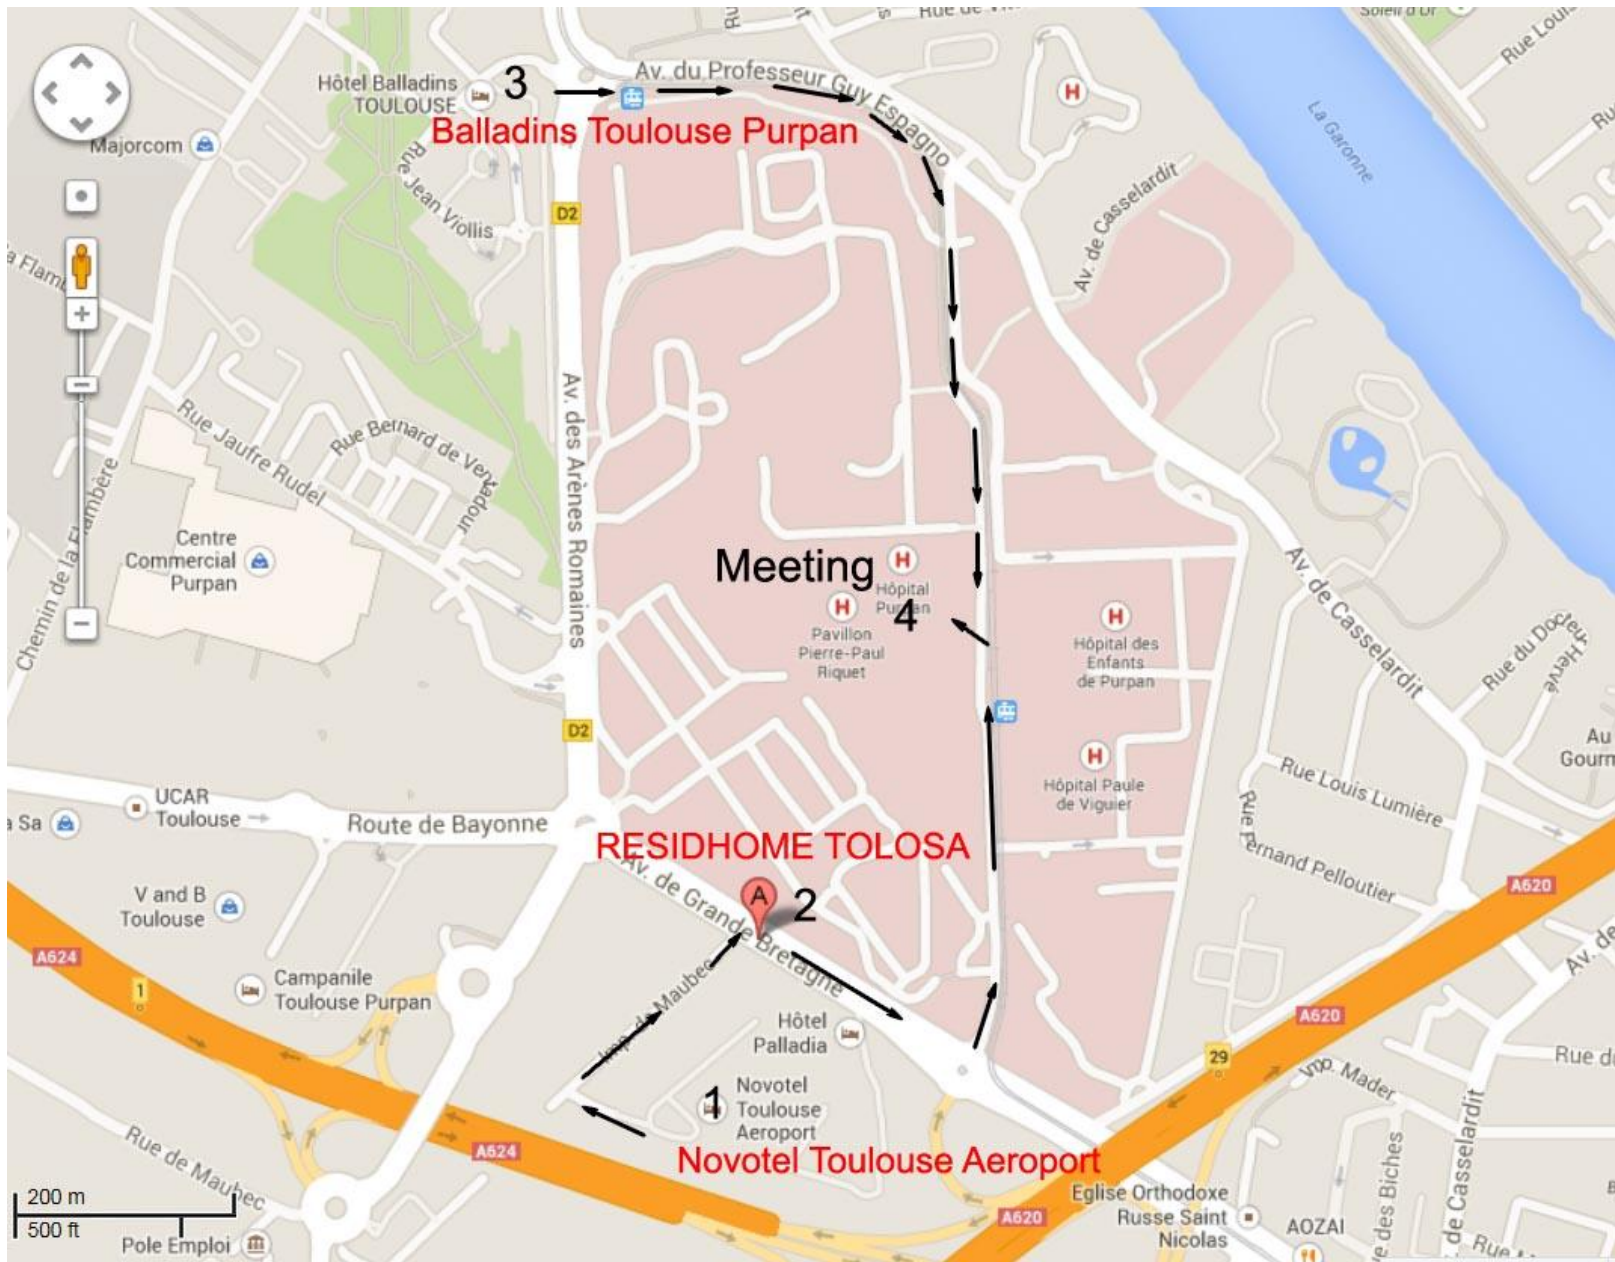

International Autophagy Conferences

To get a preferential rate, please use the following password: autophagy. You can book either via phone or email.

Hotel name	Walking Distance from Meeting	Address	Price range single/night	Price range Twin/night	Phone number	Email address
1- Novotel Toulouse Aéroport	15 mins	23 Impasse de Maubec, 31300 Toulouse	155-165 €	155-165 €	+33 (0)5 61 15 00 00	h0445-rdl@accor.com
2- RESIDHOME TOLOSA	15 mins	279 Avenue de Grande Bretagne, 31300 Toulouse	75 €	90 €	+33 (0)5 34 39 80 80	Berengere.FENNEL@reside-etudes.fr
3- Balladins Toulouse Purpan	15 mins	1 Rue Jean Viollis, 31300 Toulouse Purpan	65-70 €	72-78 €	+33 (0)5 34 50 58 58	toulouse.purpan@balladins.eu

Pavillon Pierre-Paul Riquet more info

Purpan
31300 Toulouse
Be the first to review

International Autophagy Conferences

[Directions](#) [Search nearby](#) [Save to map](#) [more](#)

Airport

Train station

Downtown
Toulouse

1 km
1 mi

bottin carto