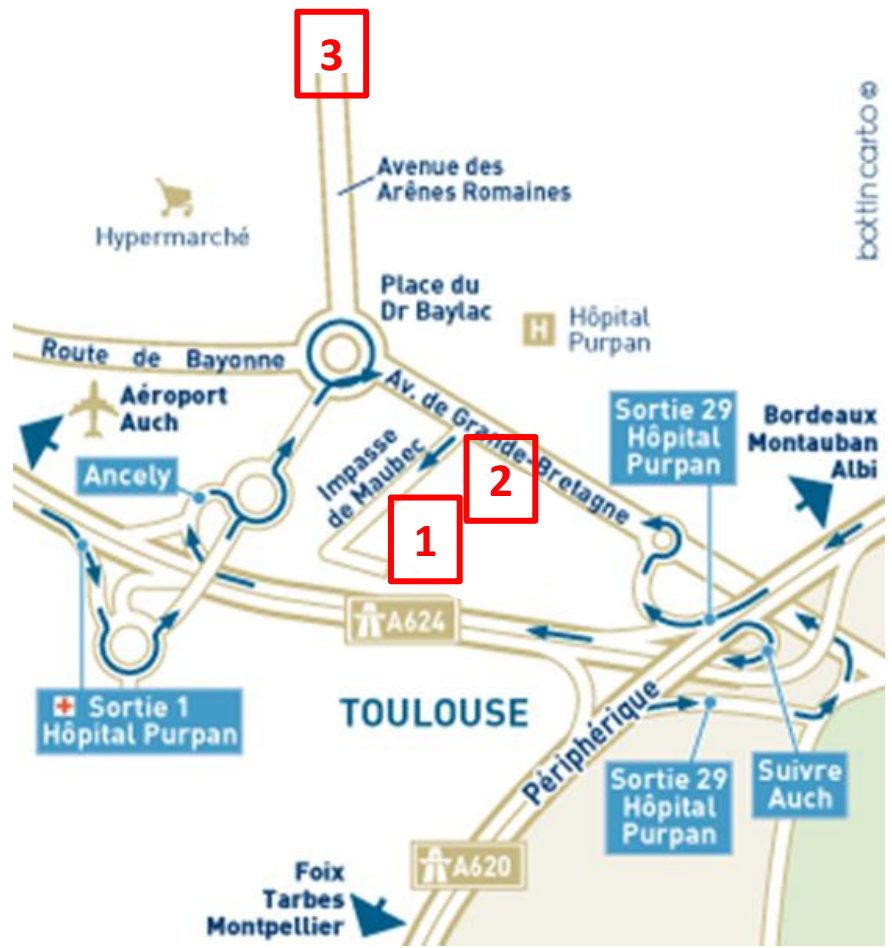

International Autophagy Conferences

To get a preferential rate, please use the following password: autophagy. You can book either via phone or email.

Hotel name	Walking Distance from Meeting	Address	Price range single/night	Price range Twin/night	Phone number	Email address
1- Novotel Toulouse Aéroport	15 mins	23 Impasse de Maubec, 31300 Toulouse	155-165 €	155-165 €	+33 (0)5 61 15 00 00	h0445-rdl@accor.com
2- RESIDHOME TOLOSA	15 mins	279 Avenue de Grande Bretagne, 31300 Toulouse	75 €	90 €	+33 (0)5 34 39 80 80	Berengere.FENNEL@reside-etudes.fr
3- Balladins Toulouse Purpan	15 mins	1 Rue Jean Viollis, 31300 Toulouse Purpan	65-70 €	72-78 €	+33 (0)5 34 50 58 58	toulouse.purpan@balladins.eu

Pavillon Pierre-Paul Riquet more info

Purpan
31300 Toulouse
Be the first to review

International Autophagy Conferences

[Directions](#) [Search nearby](#) [Save to map](#) [more](#)

Airport

Train station

Downtown
Toulouse

1 km
1 mi

bottin carto