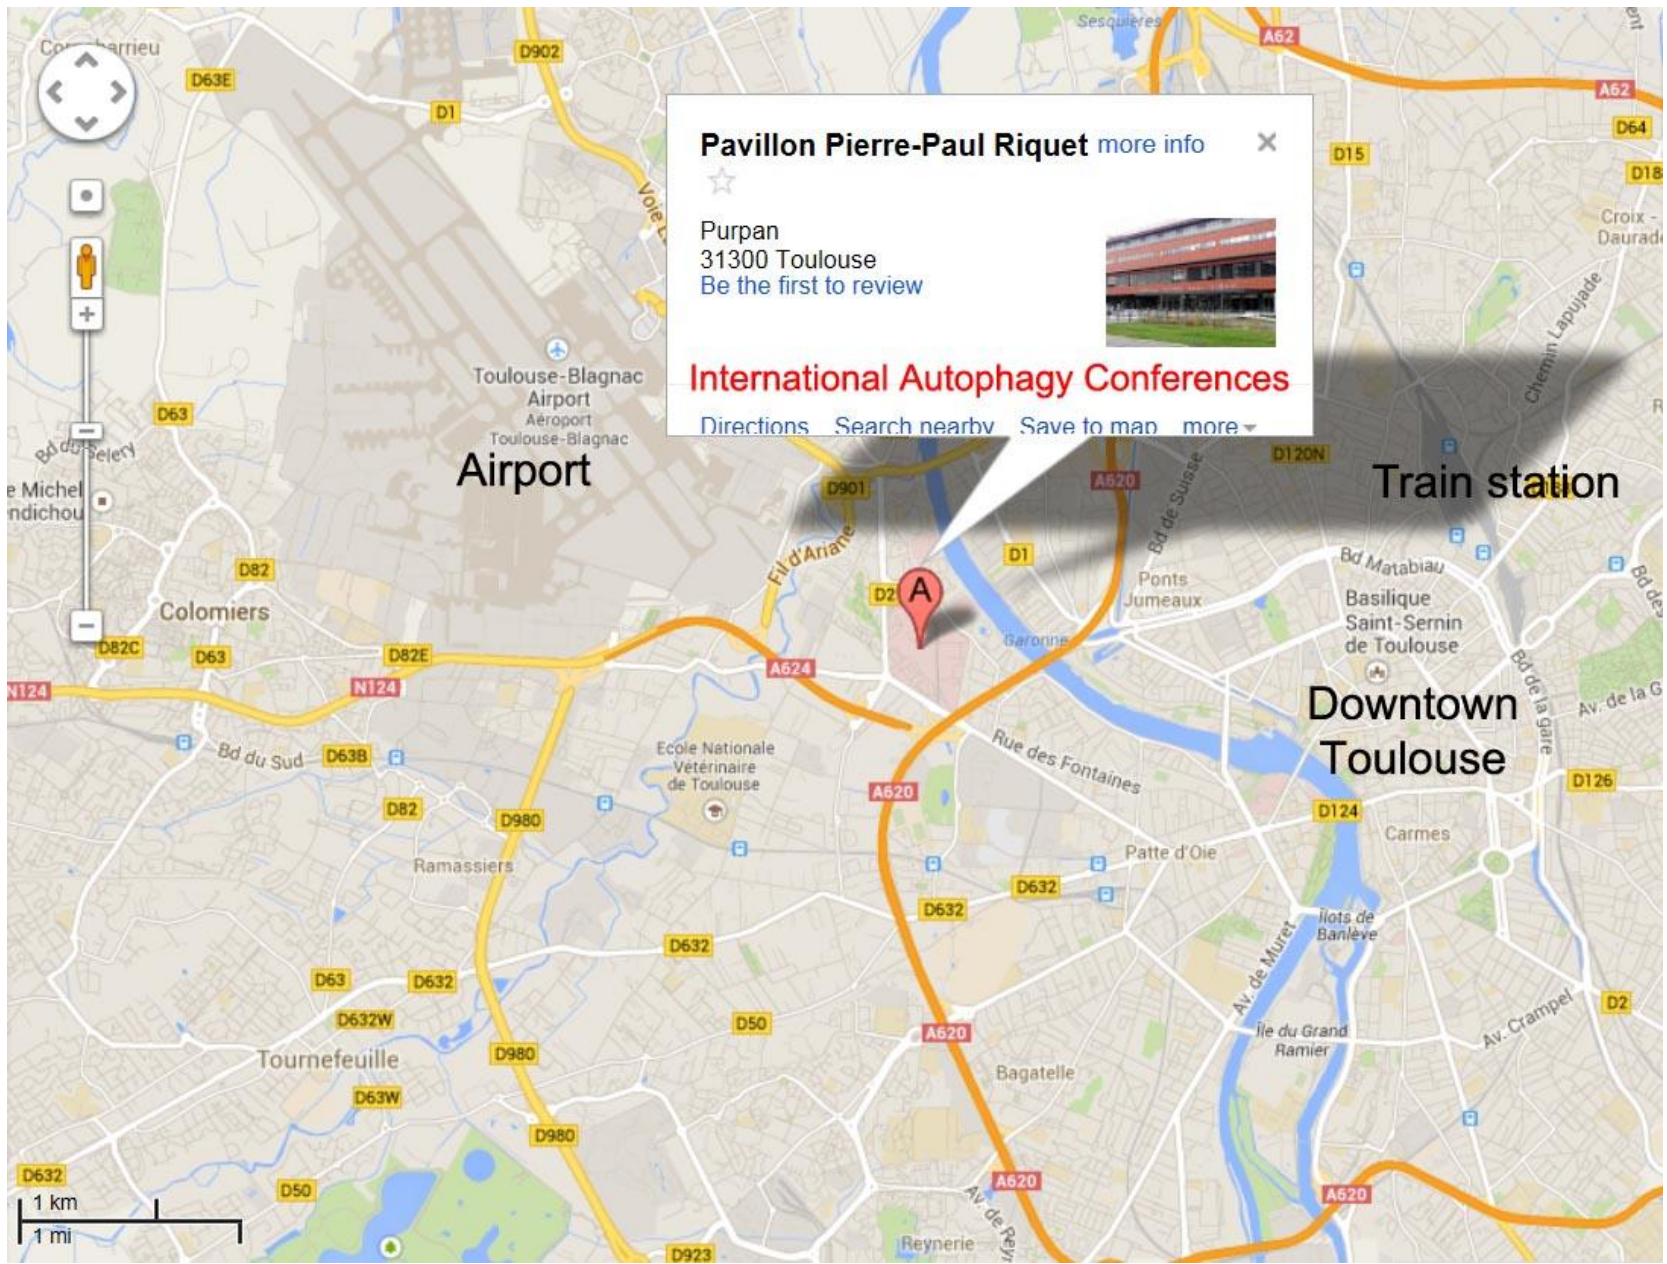

International Autophagy Conferences

To get a preferential rate, please use the following password: autophagy. You can book either via phone or email.

Hotel name	Walking Distance from Meeting	Address	Price range single/night	Price range Twin/night	Phone number	Email address
1- Novotel Toulouse Aéroport	15 mins	23 Impasse de Maubec, 31300 Toulouse	155-165 €	155-165 €	+33 (0)5 61 15 00 00	h0445-rdl@accor.com
2- RESIDHOME TOLOSA	15 mins	279 Avenue de Grande Bretagne, 31300 Toulouse	75 €	90 €	+33 (0)5 34 39 80 80	Berengere.FENNEL@reside-etudes.fr
3- Balladins Toulouse Purpan	15 mins	1 Rue Jean Viollis, 31300 Toulouse Purpan	65-70 €	72-78 €	+33 (0)5 34 50 58 58	toulouse.purpan@balladins.eu

Pavillon Pierre-Paul Riquet more info

Purpan
31300 Toulouse
Be the first to review

International Autophagy Conferences

[Directions](#) [Search nearby](#) [Save to map](#) [more](#)

Airport

Train station

Downtown
Toulouse

1 km
1 mi

bottin carto